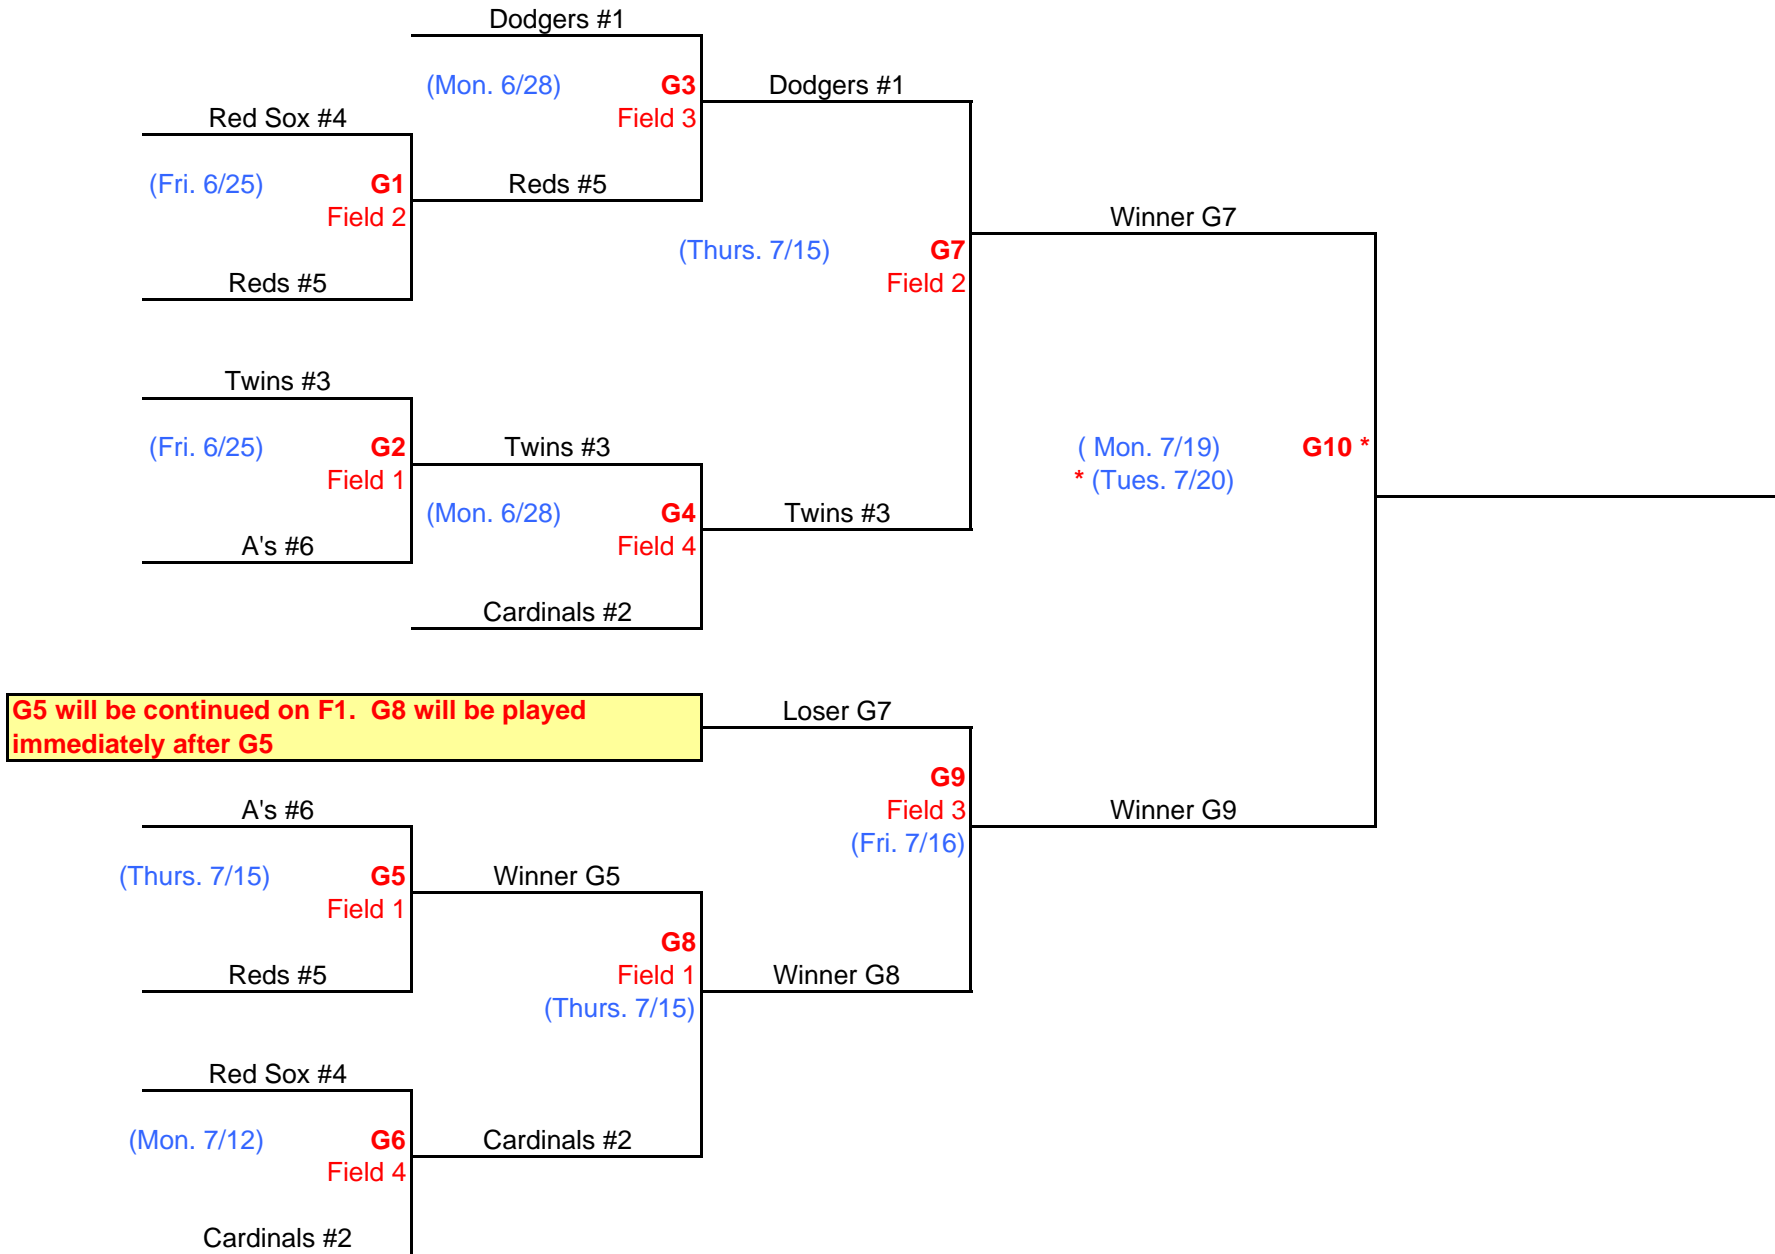

2010 SR Division Playoffs

Home team is top seeded team going into the playoffs regardless of which bracket you are in.

* A second game will be played on 7/20 between teams in game 10 to determine champion if it is first loss of losing team.